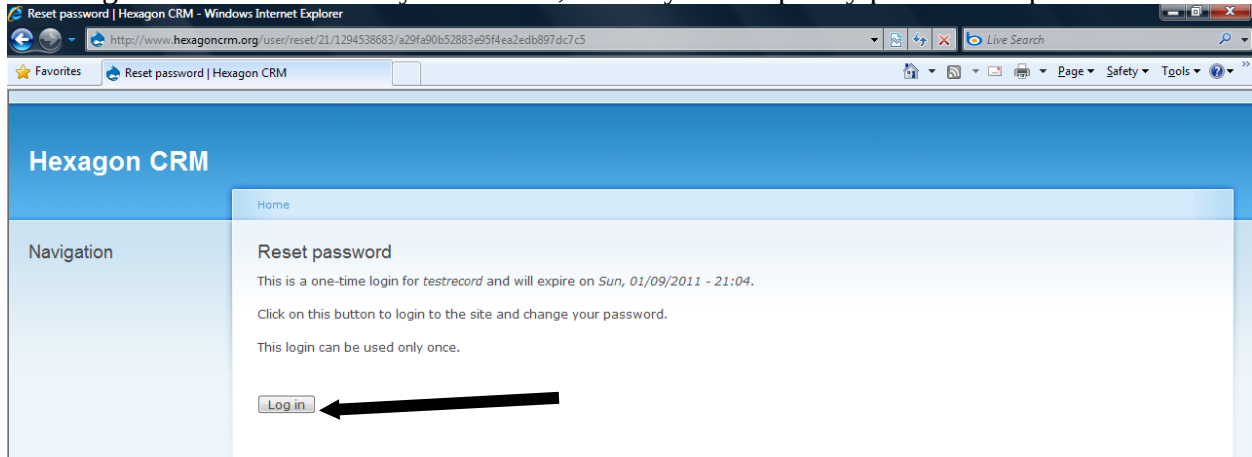

<http://www.hexagoncrm.org/user/reset/21/1294538683/a29fa90b52883e95>

This is a one-time login, so it can be used only once.

After logging in, you will be redirected to <http://www.hexagoncrm.org/user/21/edit> so you can change your password.

-- Hexagon CRM team

Step 6. Log in and change your temporary password to something you can remember. You must log in within about twenty-four hours, before your temporary password expires.