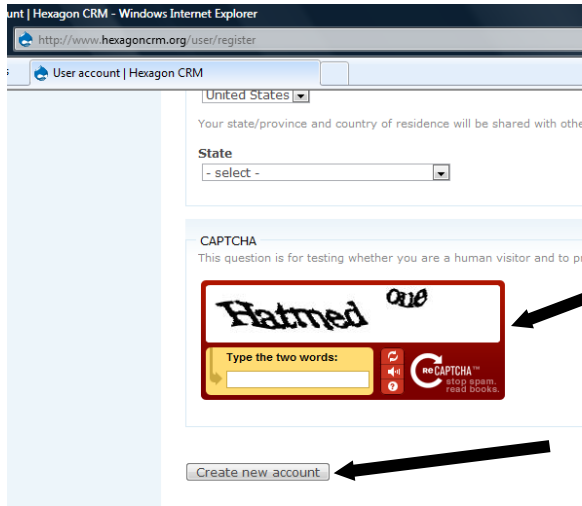

Creating your Online Account for the New Hexagon Database and Member Directory

With Hexagon's new, online interactive Database and Member Directory you will not only be able to look up other members' contact information, but you'll be able to update your own. The next time you change your e-mail address or get a new phone number, let Hexagon know just by logging in and editing your own record!

Step 1. To create your online account go to <http://www.hexagoncrm.org>.

Step 2. Click on the "Create new account" link.

Step 3. Type a username, the email address that you provided on your membership form and your first and last name.

Then, type in the words shown at the bottom of the screen to confirm that you are a human, and not malware. Click "Create new account."

Step 4. You will be brought back to the homepage, where you will see a message indicating that an e-mail message has been sent to the e-mail address in your Hexagon member record.

Step 5. Check your inbox, and if you do not see the e-mail message, check your spam or junk mail folder, as well. The e-mail message will look something like the message below, and will provide you with your new *temporary* password and a special log in link (choose either to log in by going to <http://www.hexagoncrm.org/> and typing the temporary password or by clicking the personalized link in the e-mail):