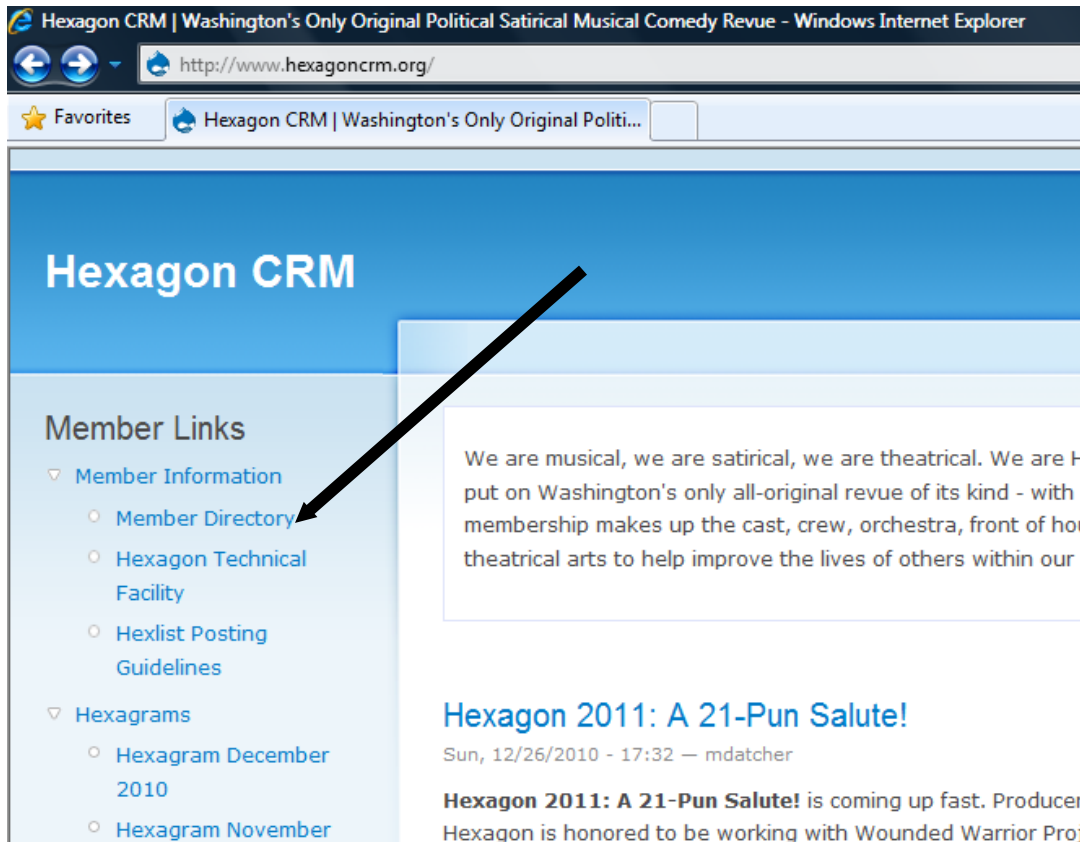

Step 11. Welcome to Hexagon's new, interactive Database and Member Directory! Every time you want to return to the Member Directory, log in at <http://www.hexagoncrm.org>.