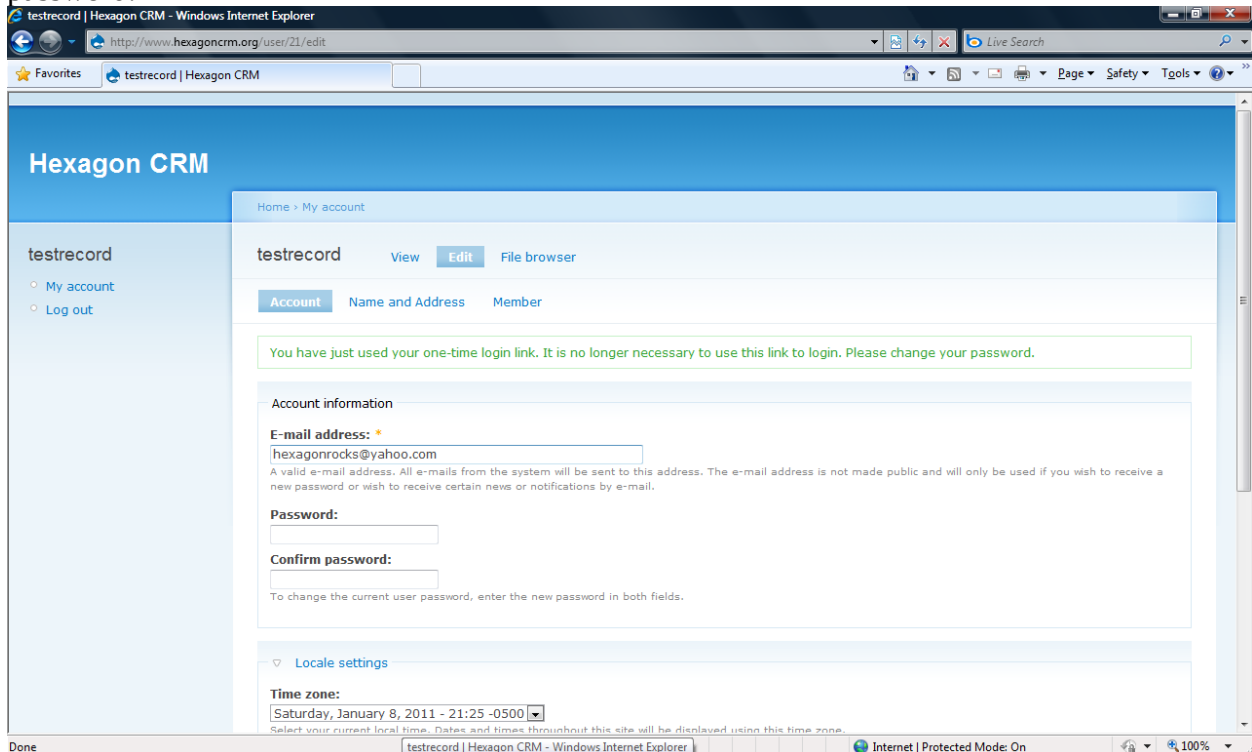

Step 7. Confirm your e-mail address, create your new password, and confirm your new password.