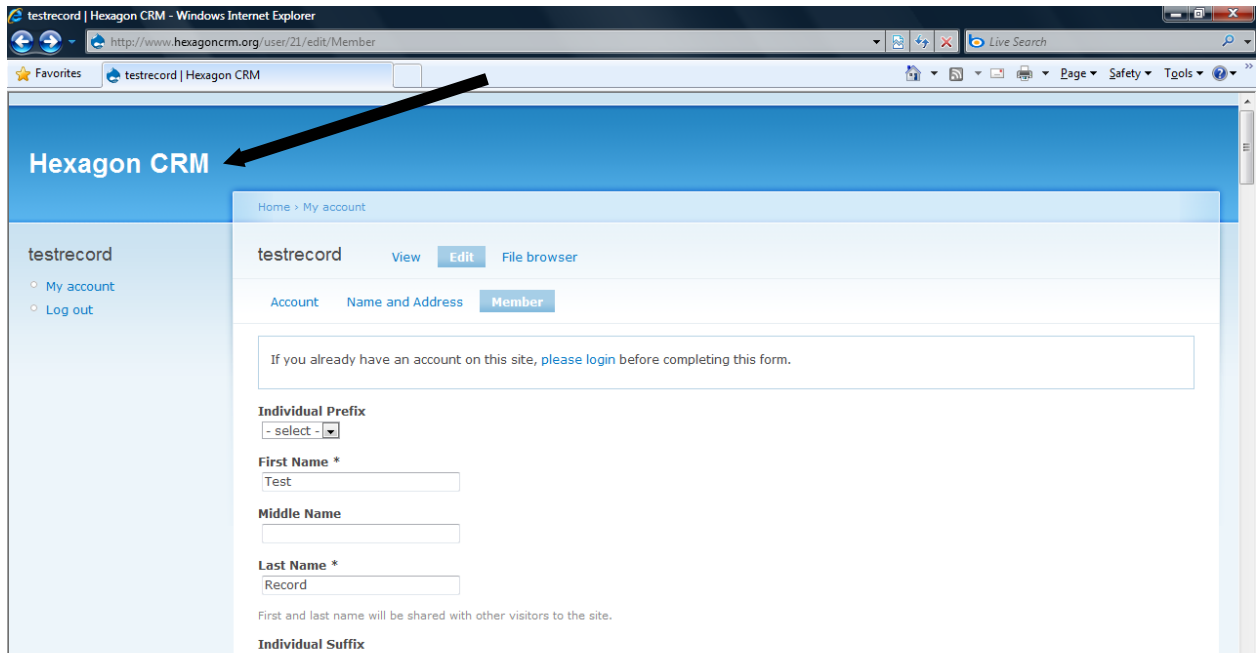

Step 11. Welcome to Hexagon's new, interactive Database and Member Directory! Every time you want to return to the Member Directory, log in at <http://www.hexagoncrm.org>.