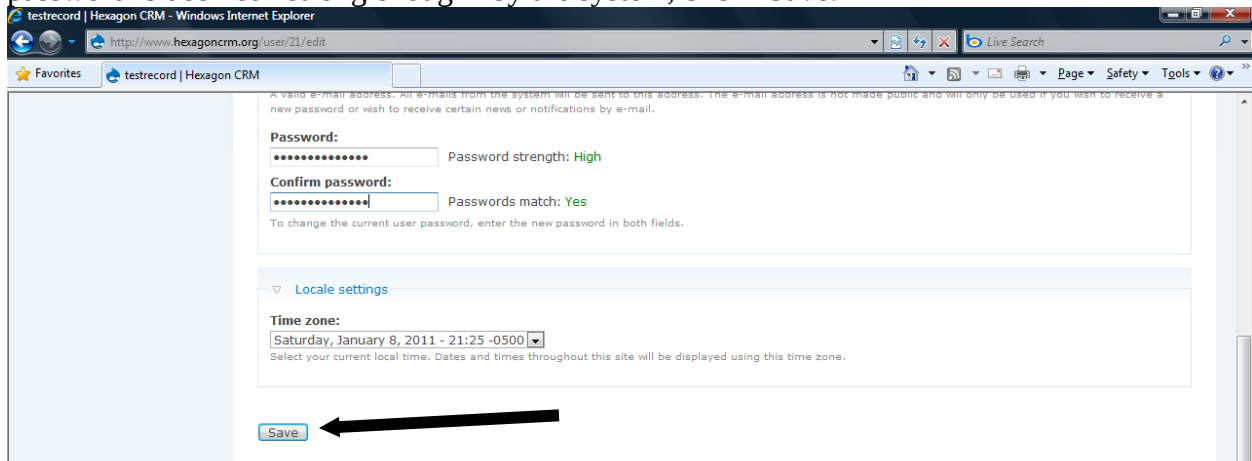

<http://www.hexagoncrm.org/user/reset/21/1294538683/a29fa90b52883e95>

This is a one-time login, so it can be used only once.

After logging in, you will be redirected to <http://www.hexagoncrm.org/user/21/edit> so you can change your password.

-- Hexagon CRM team

Step 6. Log in and change your temporary password to something you can remember. You must log in within about twenty-four hours, before your temporary password expires.

Step 7. Confirm your e-mail address, create your new password, and confirm your new password.

Step 9. When your new password has been saved successfully, you'll remain on the same page, but will receive a message indicating success.

Step 10. Click on the “Hexagon CRM” header to go to the homepage, where you can access the Member Directory or log out.