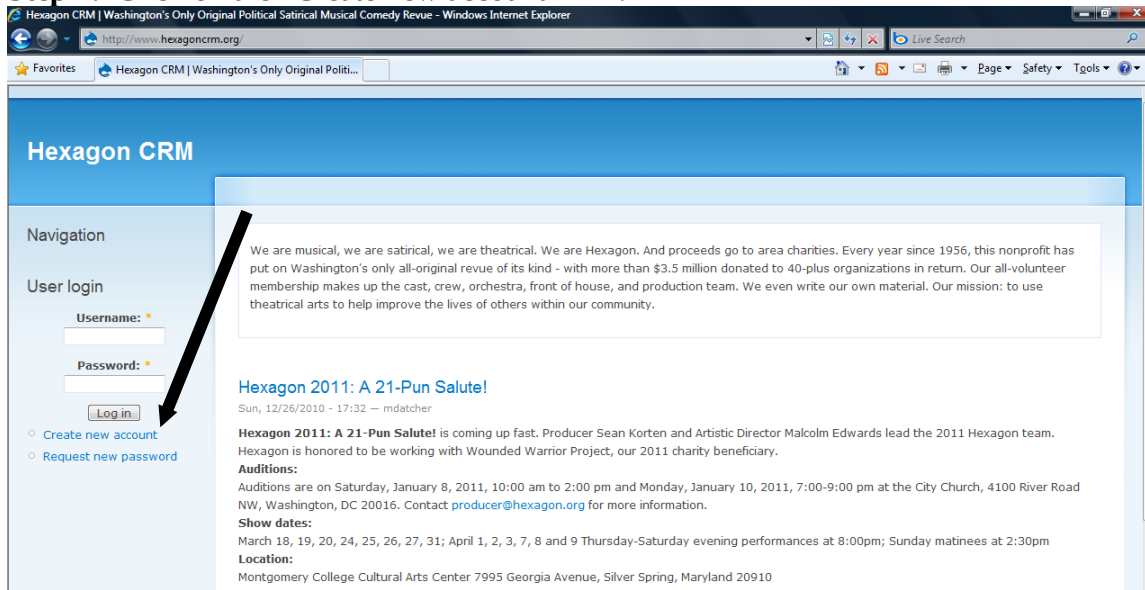

Step 2. Click on the "Create new account" link.