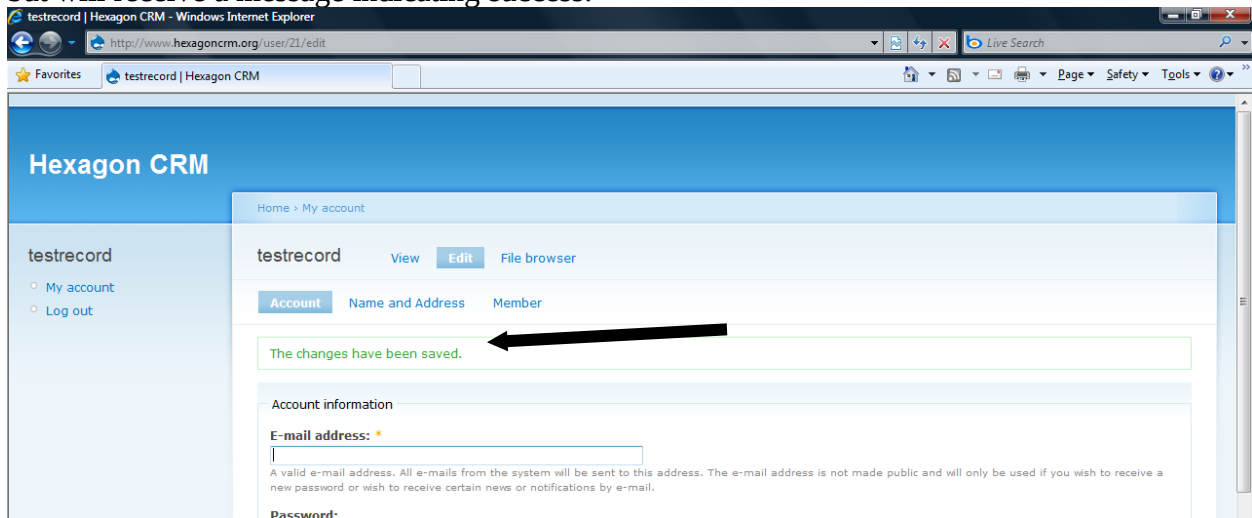

Step 9. When your new password has been saved successfully, you'll remain on the same page, but will receive a message indicating success.