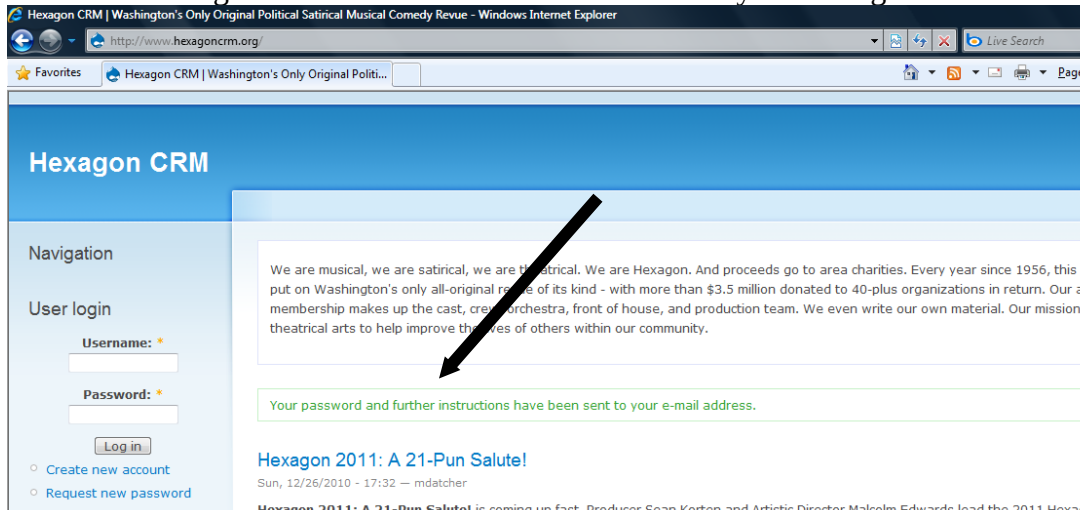

Creating your Online Account for the New Hexagon Database and Member Directory

With Hexagon's new, online interactive Database and Member Directory you will not only be able to look up other members' contact information, but you'll be able to update your own. The next time you change your e-mail address or get a new phone number, let Hexagon know just by logging in and editing your own record!

Step 1. To create your online account go to <http://www.hexagoncrm.org>.

Step 2. Click on the "Create new account" link.

Step 3. Type a username, the email address that you provided on your membership form and your first and last name.

Then, type in the words shown at the bottom of the screen to confirm that you are a human, and not malware. Click "Create new account."

Step 4. You will be brought back to the homepage, where you will see a message indicating that an e-mail message has been sent to the e-mail address in your Hexagon member record.